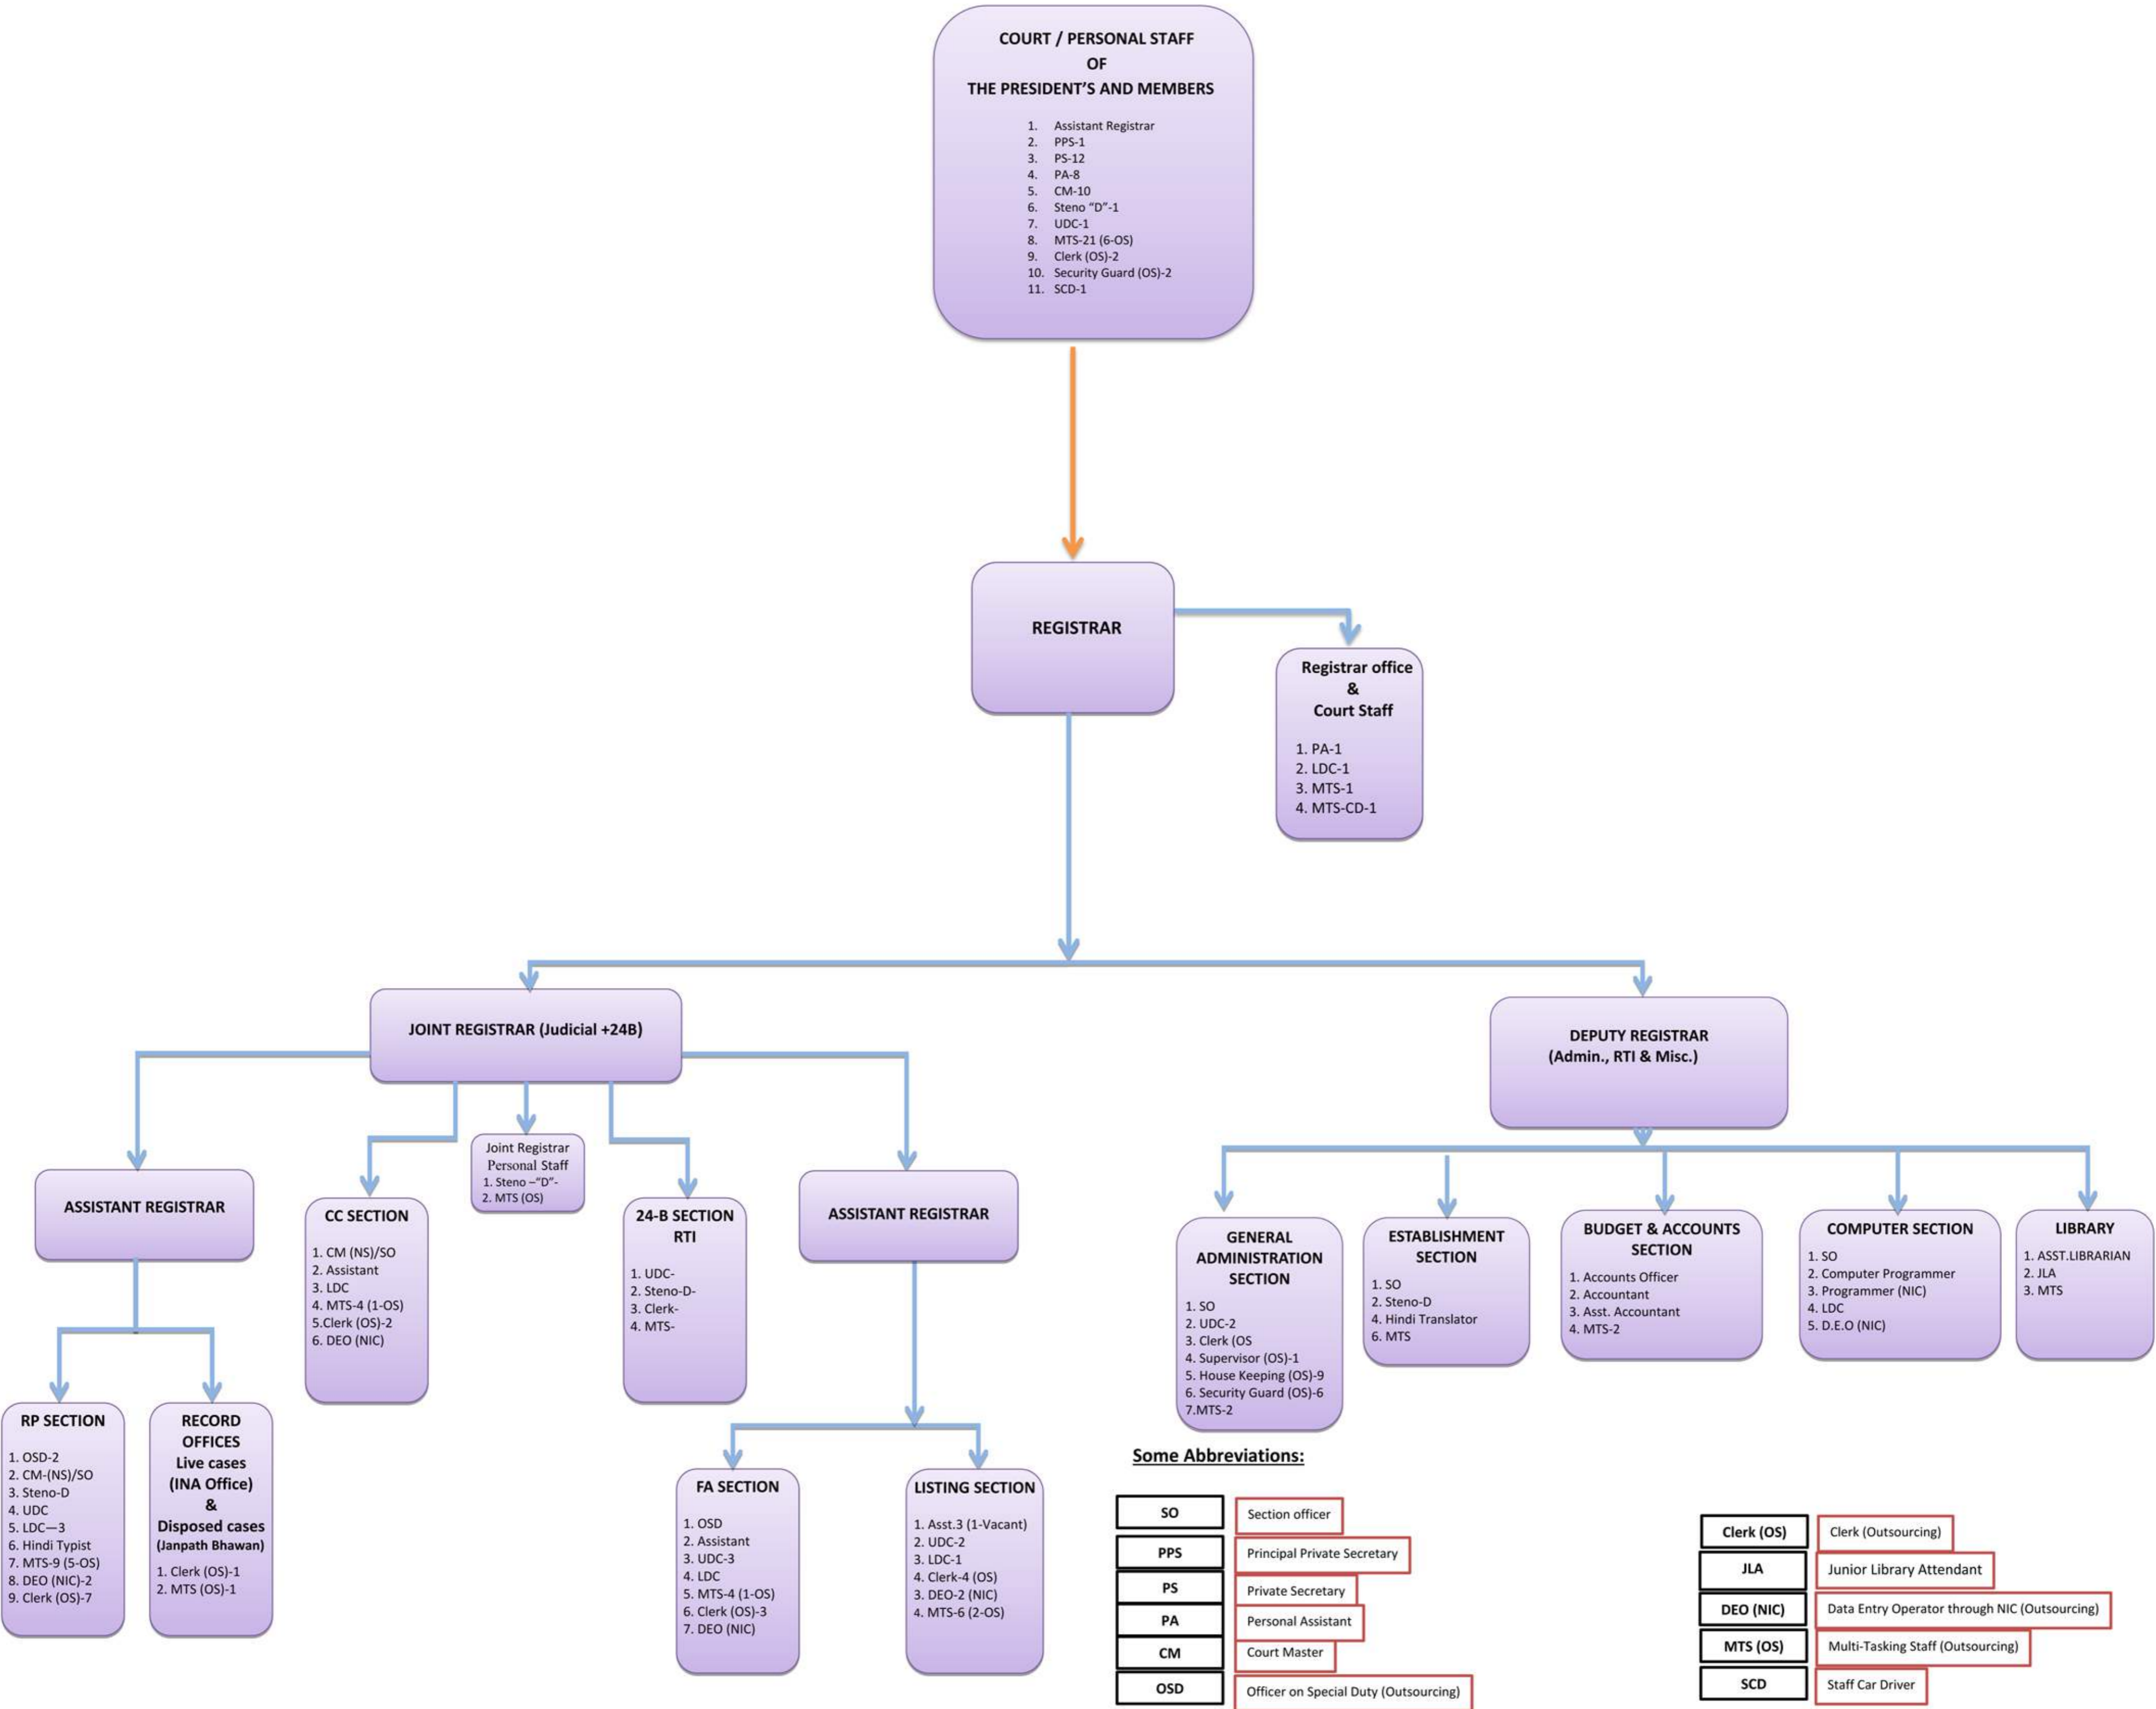

EXISTING ORGANIZATION STRUCTURE OF THE NCDRC (PI – A)

6 BENCHES WITH PRESIDENT AND 11 Members

Some Abbreviations:

SO	Section officer
PPS	Principal Private Secretary
PS	Private Secretary
PA	Personal Assistant
CM	Court Master
OSD	Officer on Special Duty (Outsourcing)

Clerk (OS)	Clerk (Outsourcing)
JLA	Junior Library Attendant
DEO (NIC)	Data Entry Operator through NIC (Outsourcing)
MTS (OS)	Multi-Tasking Staff (Outsourcing)
SCD	Staff Car Driver